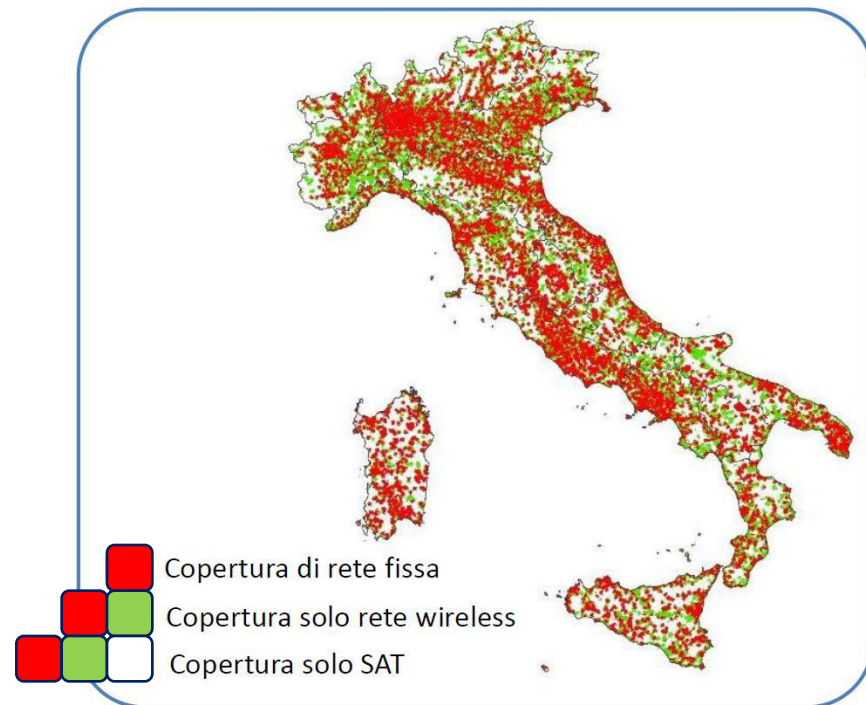

## INTERNET CONNECTION

The internet connectivity in Italy comes with different solutions Like ADSL through a network provided by different operators using different technologies, the most common are:

- Wired ( red)
- Mobile UMTS ( Wireless) (green);
- Satellitare ( Only Satellite White) ;